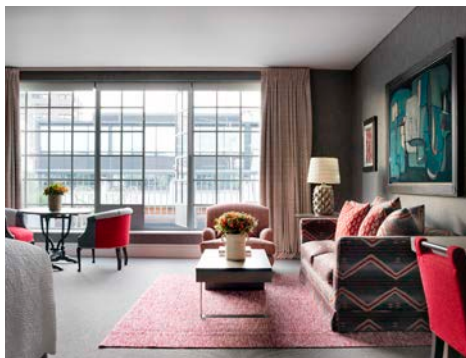

THE SOHO HOTEL - *The Soho Suite*

This elegant One Bedroom Suite is situated on the hotel's top (5th) floor. It has terraces on both sides with views stretching far and wide across the London skyline. It comprises a drawing room, bedroom, bathroom and powder room. The bathroom is beautifully designed in marble and features a stand alone bath with flat screen TV. It connects to the adjacent Deluxe Terrace Room pictured bottom right.

One Bedroom Suite
2 Bed Soho Suite

King Size Bed
2 King Size Beds

135 SQ M / 1455 SQ FT
170 SQ M / 1829 SQ FT
including terraces

Includes:

- Bottle of Champagne on arrival
- Fresh flowers in suite
- RikRak gift
- Use of iPad, MacBook or laptop
- Complimentary WiFi
- iPod docking station
- Newspapers daily
- Mineral water

Suite Experience also includes:

- English breakfast daily
- In-suite check-in
- Pressing upon arrival
- Unpacking service or repacking service on departure
- Fresh fruit bowl daily
- Complimentary car parking
- Complimentary arrival and departure transfers, in London